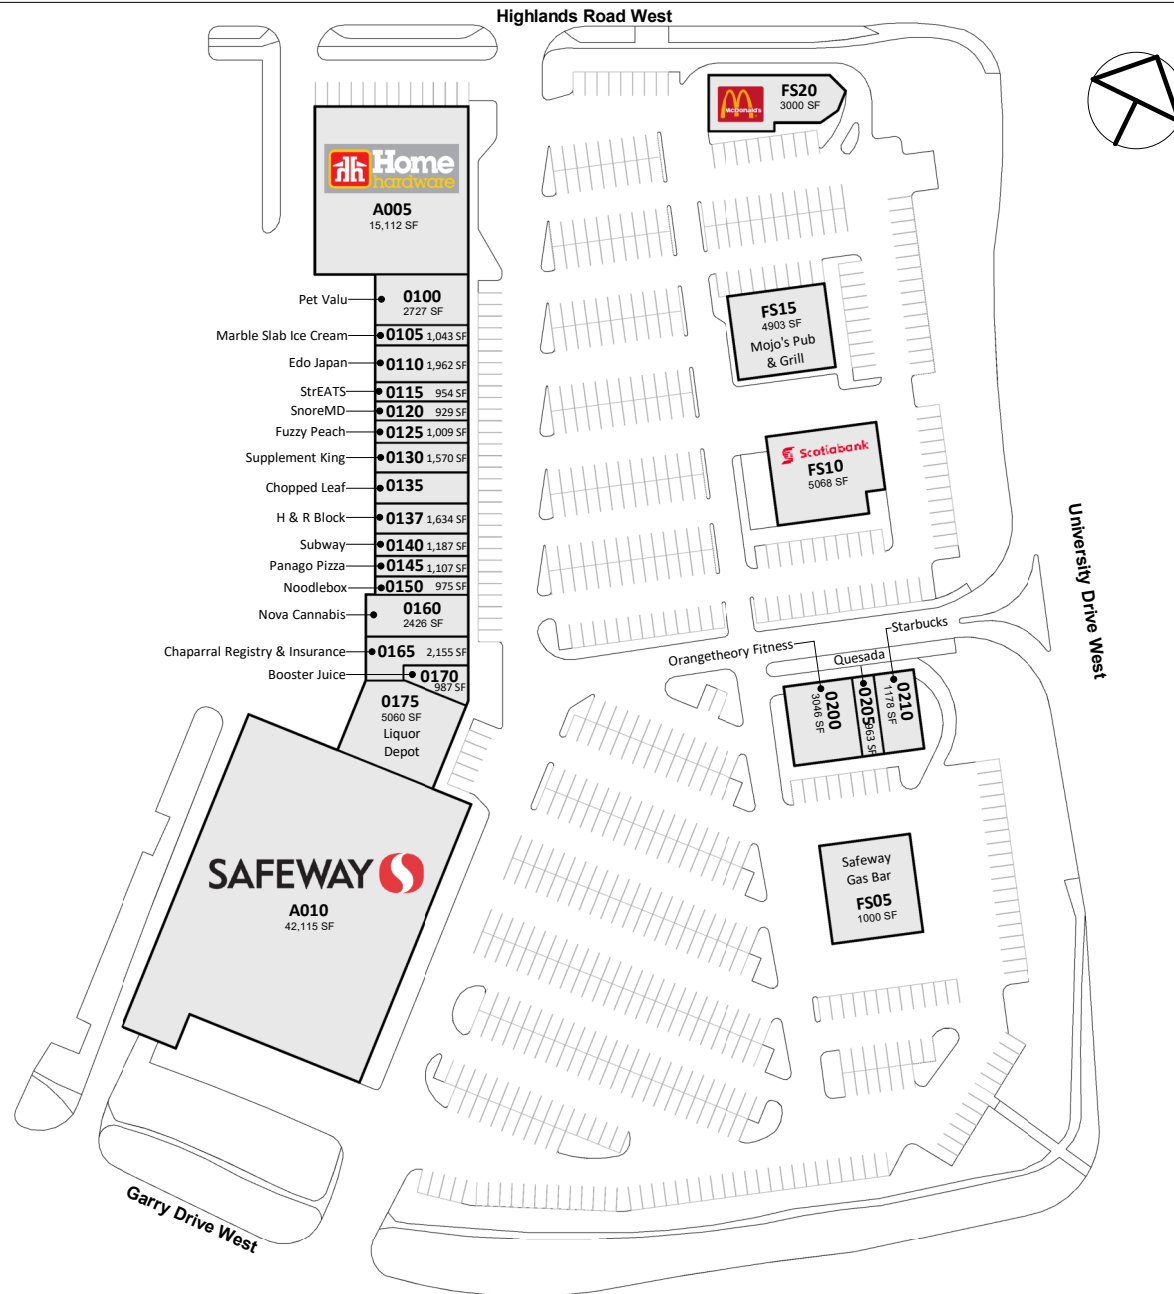

West Lethbridge Towne Centre

550 University Drive West, Lethbridge, Alberta

All information, dimensions, sizes and areas are approximate only and are to be verified on site. Any references on this plan to specific tenants are subject to change from time to time and shall not be deemed to be any representation as to the tenants that are within the shopping centre.