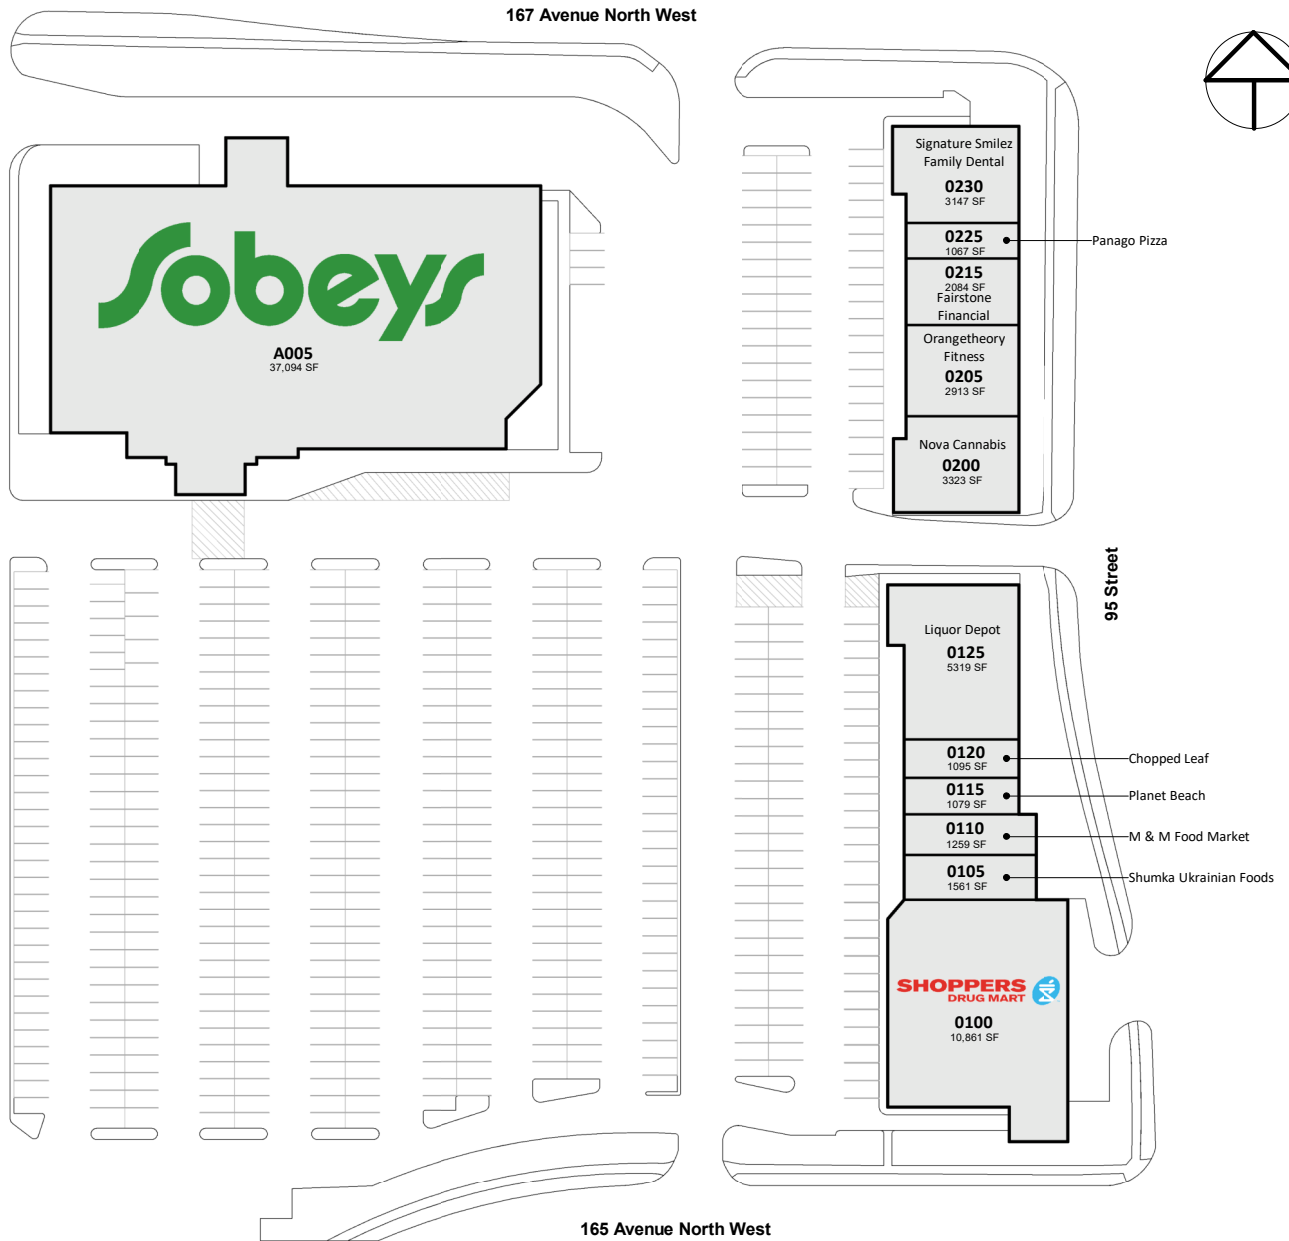

Namao Centre Plaza

9611 167th Avenue Northwest, Edmonton, Alberta

All information, dimensions, sizes and areas are approximate only and are to be verified on site. Any references on this plan to specific tenants are subject to change from time to time and shall not be deemed to be any representation as to the tenants that are within the shopping centre.