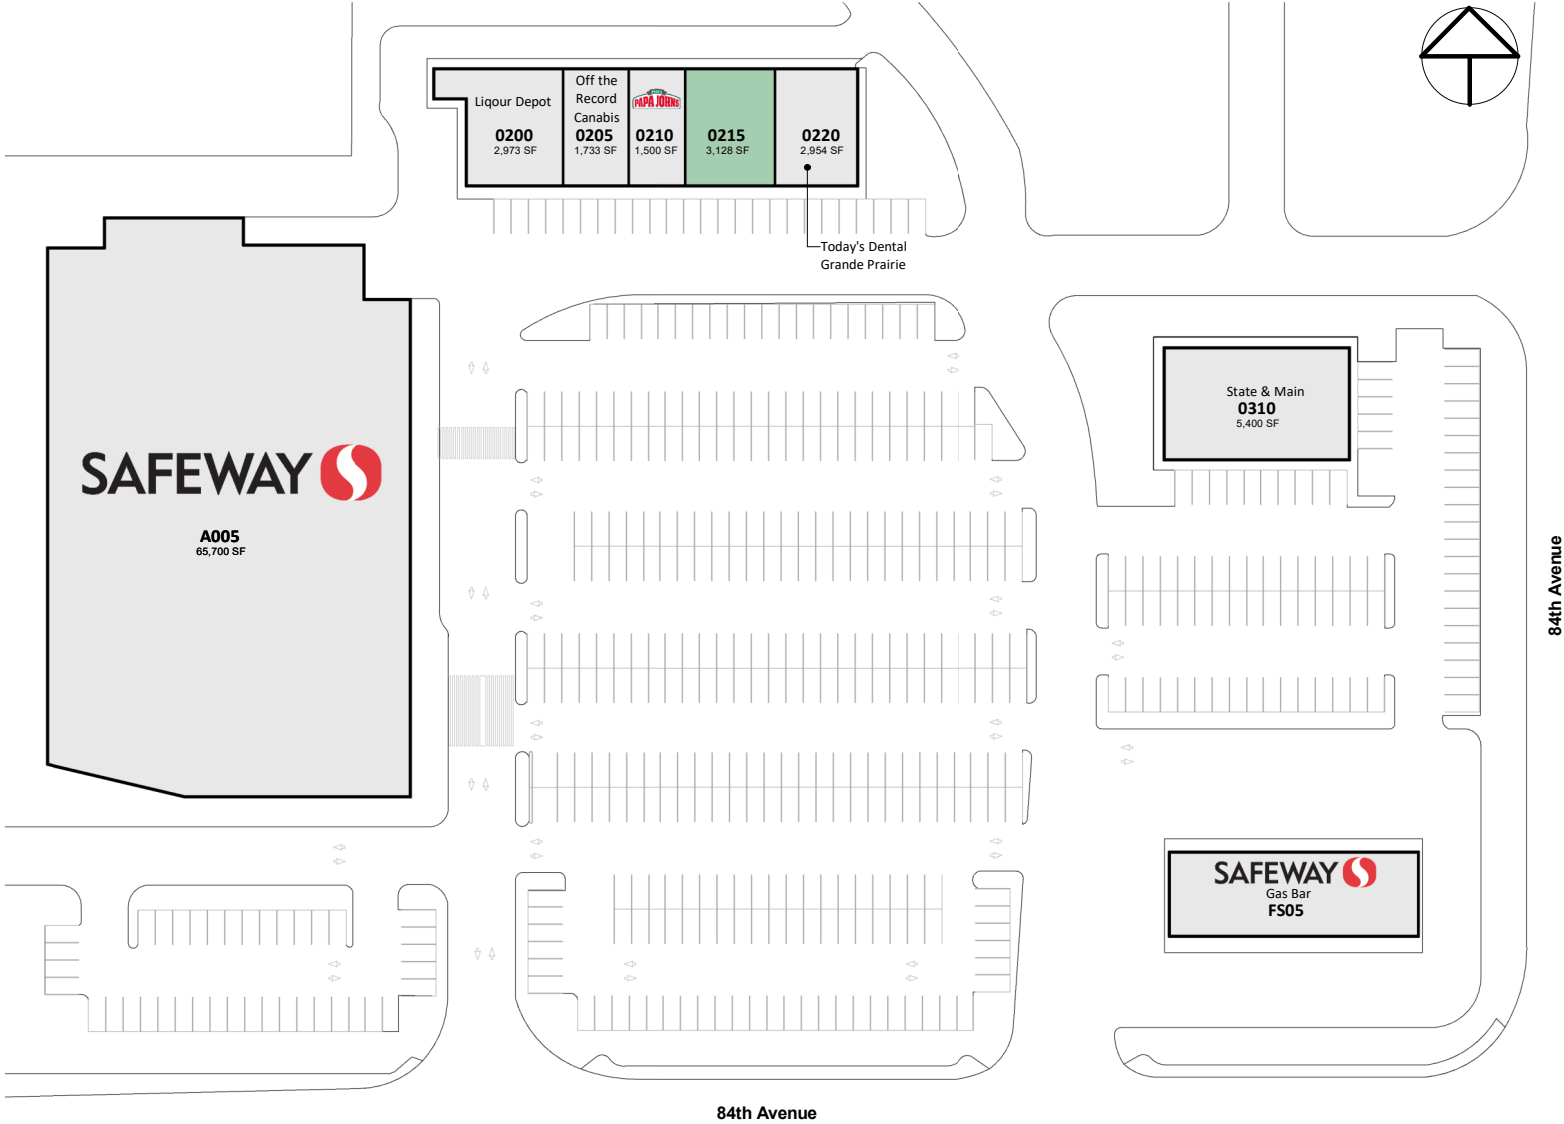

Grande Prairie Southview

8100-8300 100 St NW Grande Prairie, Alberta

All information, dimensions, sizes and areas are approximate only and are to be verified on site. Any references on this plan to specific tenants are subject to change from time to time and shall not be deemed to be any representation as to the tenants that are within the shopping centre.