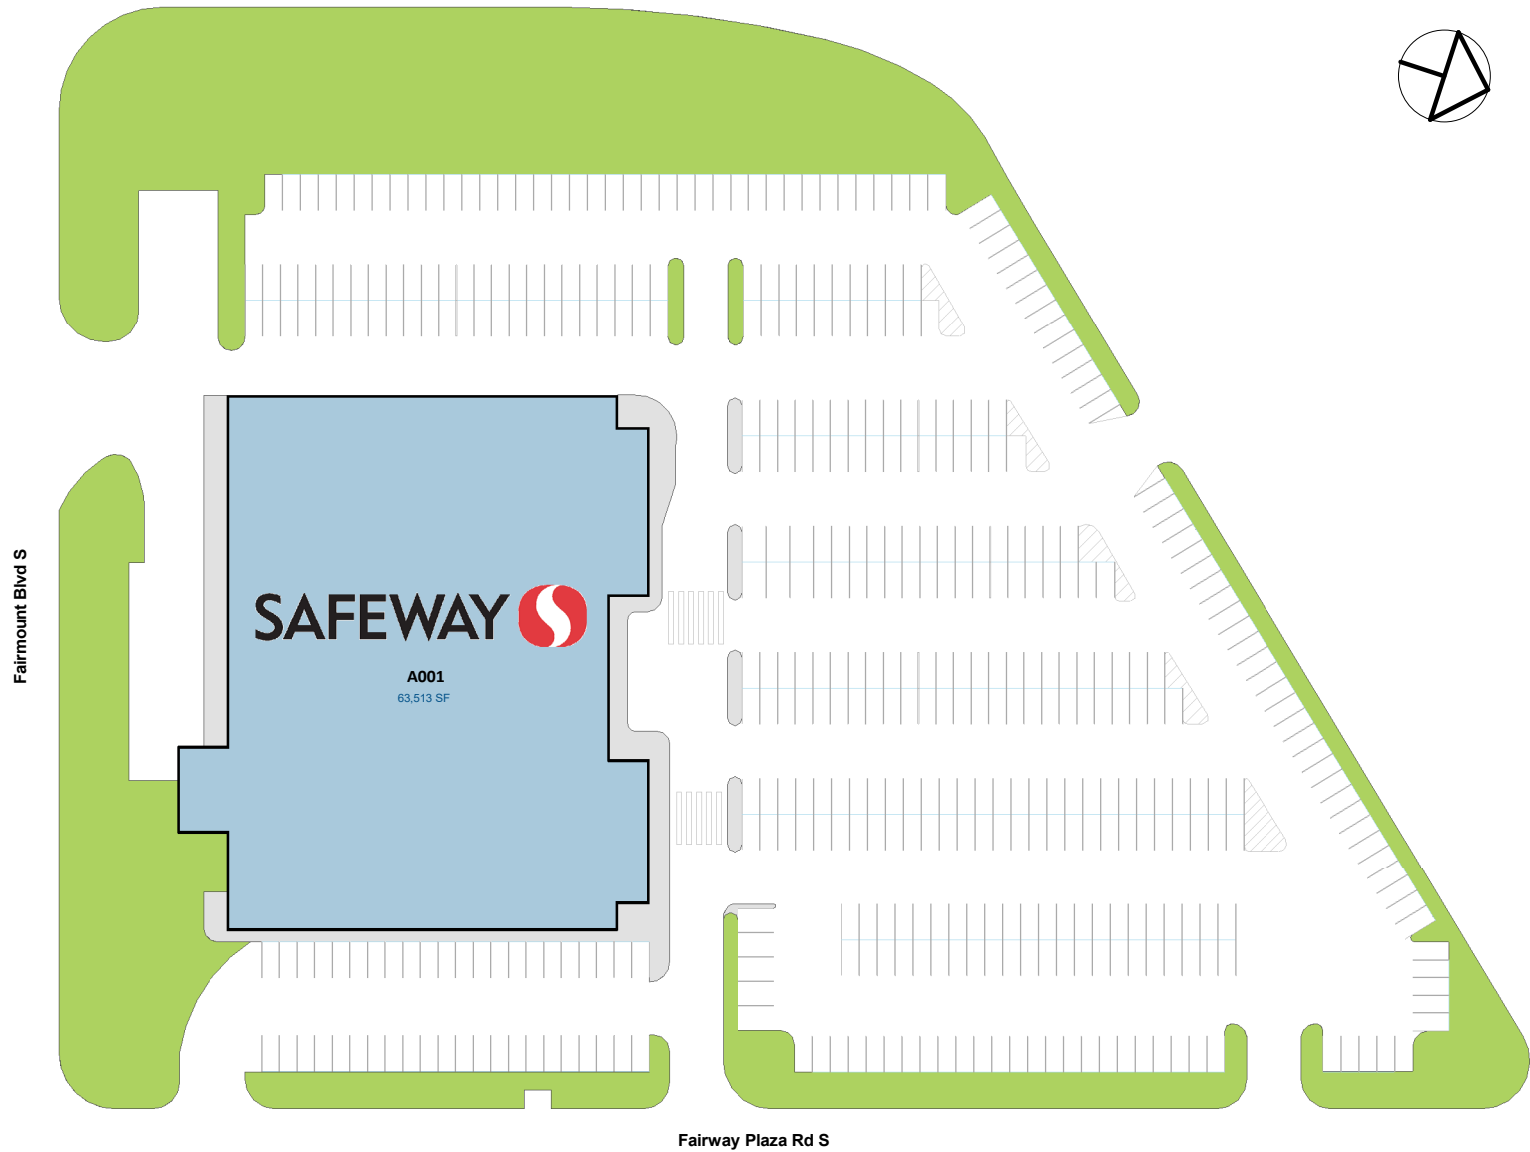

Fairway Plaza Road South Safeway

2750 Fairway Plaza Road South Lethbridge, AB

All information, dimensions, sizes and areas are approximate only and are to be verified on site. Any references on this plan to specific tenants are subject to change from time to time and shall not be deemed to be any representation as to the tenants that are within the shopping centre.