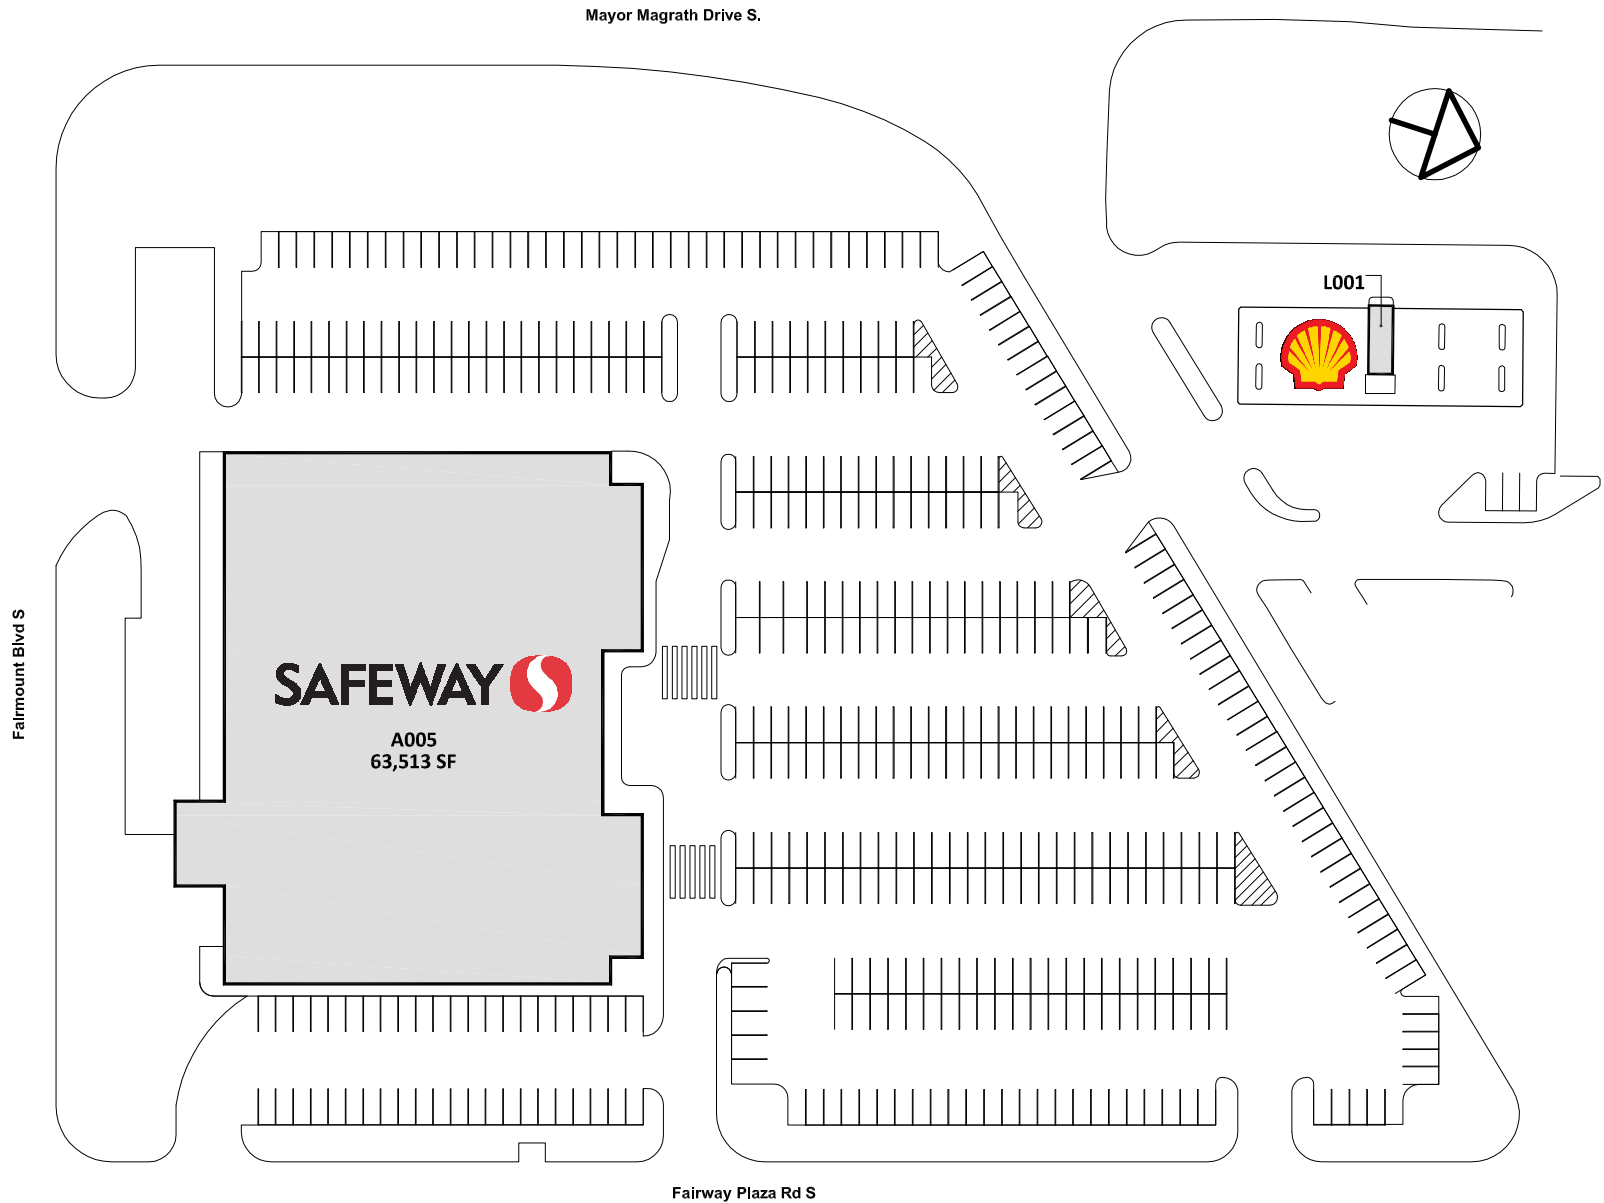

Fairway Plaza Road South Safeway

2750 Fairway Plaza Road South, Lethbridge, AB

All information, dimensions, sizes and areas are approximate only and are to be verified on site. Any references on this plan to specific tenants are subject to change from time to time and shall not be deemed to be any representation as to the tenants that are within the shopping centre.