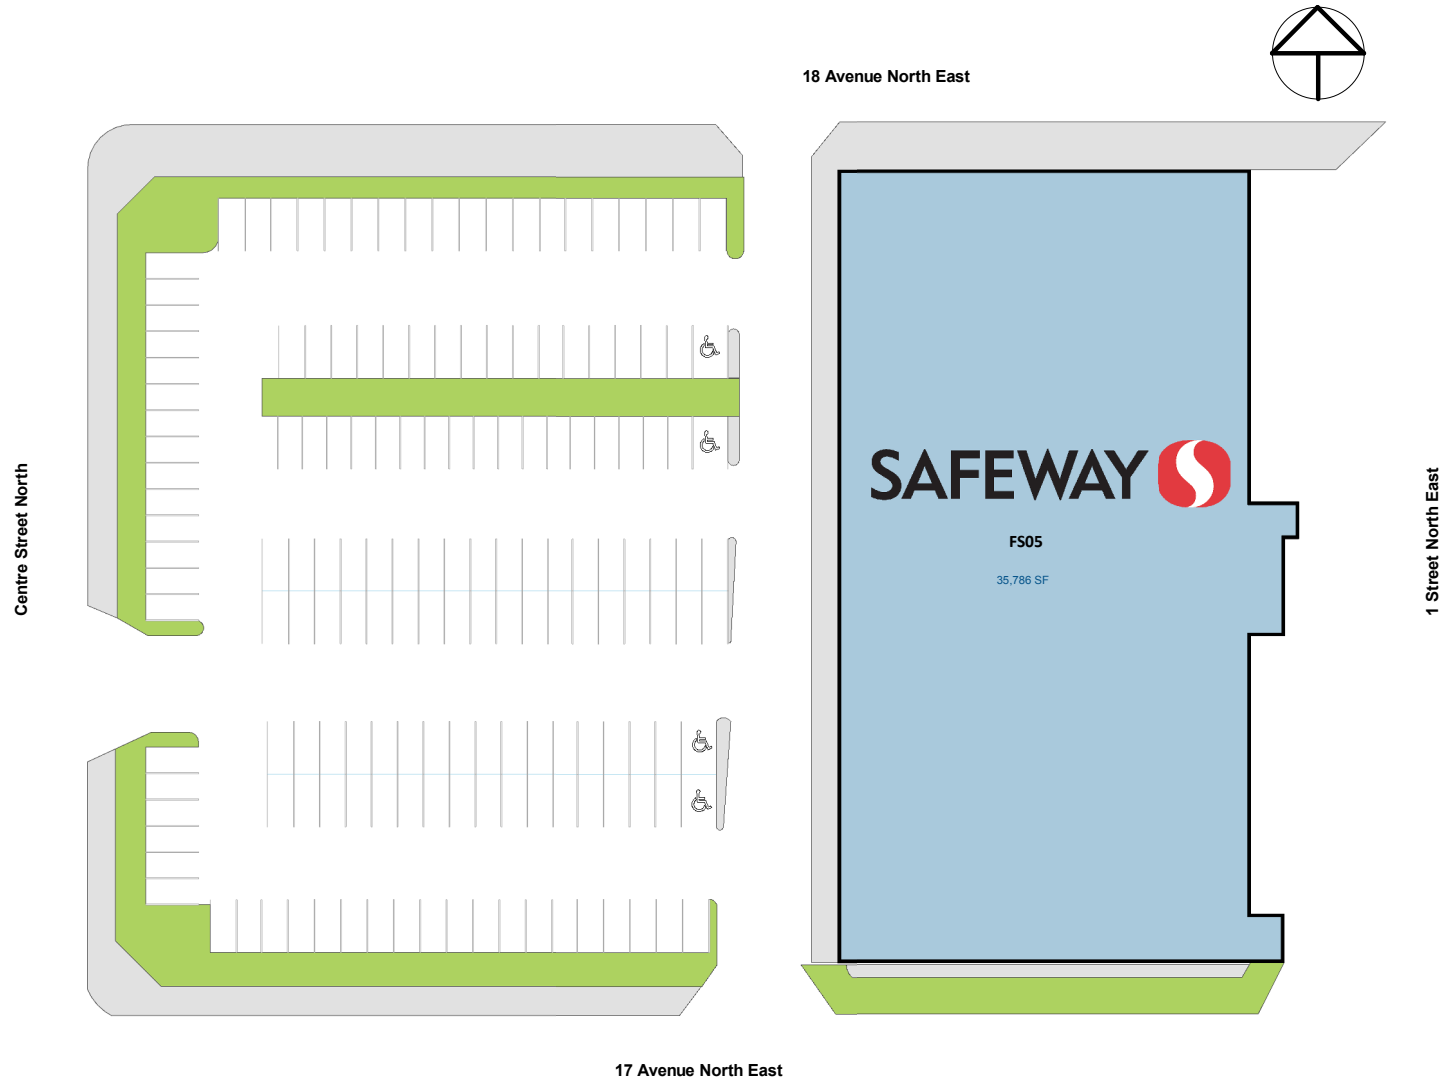

Beacon Heights Safeway

1818 Centre Street Northeast & 134 17th Avenue Northeast Calgary, Alberta

All information, dimensions, sizes and areas are approximate only and are to be verified on site. Any references on this plan to specific tenants are subject to change from time to time and shall not be deemed to be any representation as to the tenants that are within the shopping centre.